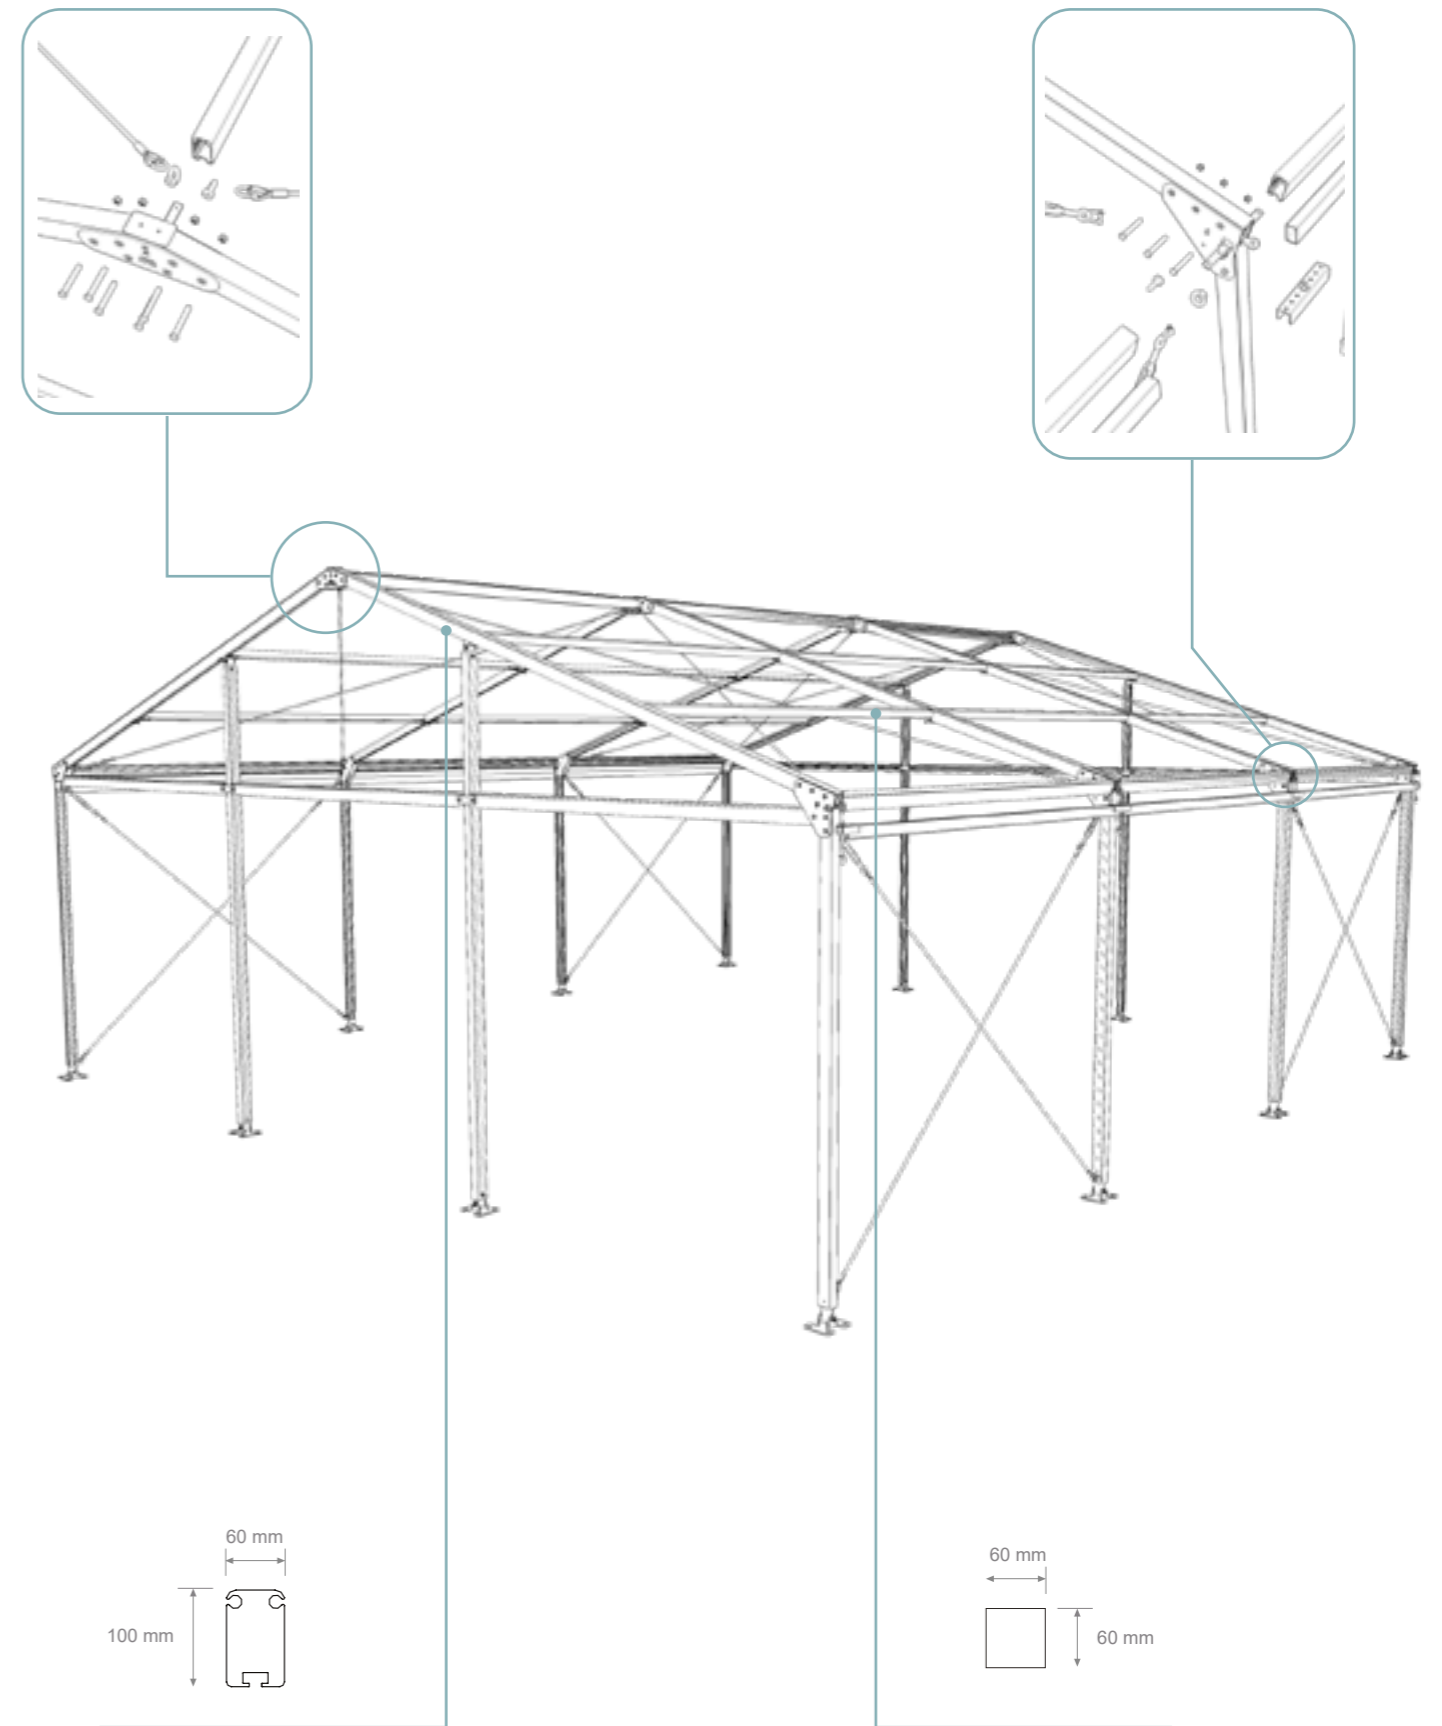

TECHNICAL DETAILS