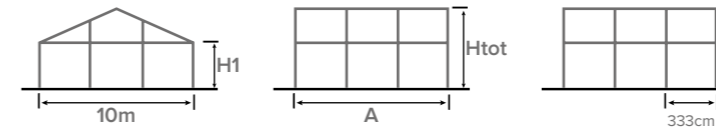

COLOR OF THE FRAME

- Silver anodised
- Further colors (RAL) upon request

COLOR AND MATERIAL OF THE PVC ROOFING

- White PIGNO 112
- Poly ADR IGN
- Further colors upon request

COPRIFACILE

A (m)	Moduli	H1 (cm)	Htot (cm)	N. pareti
10	3	250	420	12
		300	470	
		400	570	
20	6	250	420	18
		300	470	
		400	570	
30	9	250	420	24
		300	470	
		400	570	
40	12	250	420	30
		300	470	
		400	570	
50	15	250	420	36