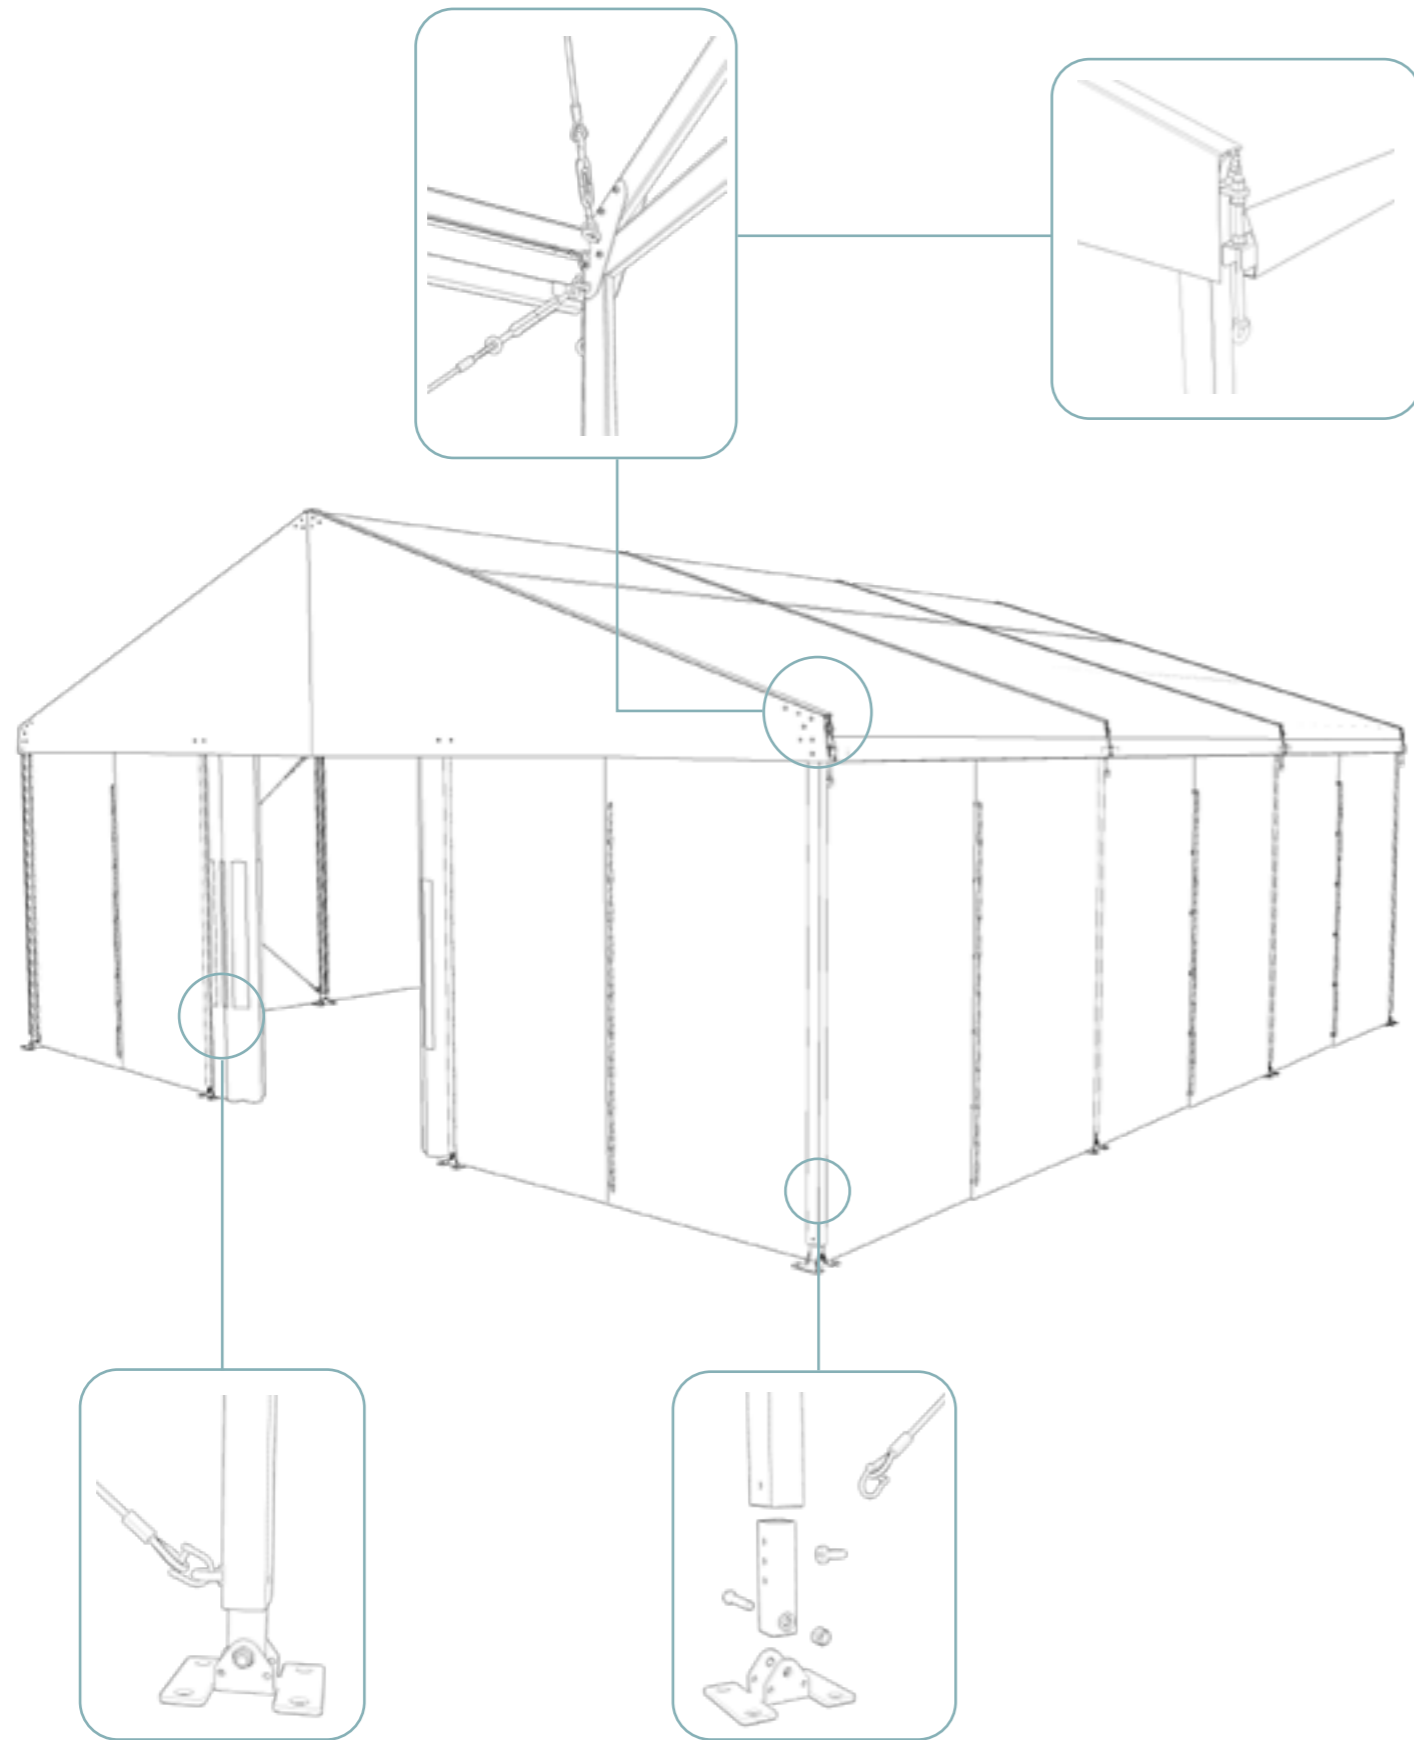

TECHNICAL DETAILS

TYPE	MATERIALS	GROUND ANCHOR	VERSIONS OF THE STRUCTURE
Aluminium clear span tent	<ul style="list-style-type: none"> Aluminium PVC sheet 	<ul style="list-style-type: none"> Round stake 	<ul style="list-style-type: none"> Free standing Rectangular

COLOR OF THE FRAME

- Silver anodised
- Further colors (RAL) upon request

COLOR AND MATERIAL OF THE PVC ROOFING

- White PIGNO 112
- Poly ADR IGN
- Further colors upon request

COPRIFACILE

A (m)	Moduli	H1 (cm)	Htot (cm)	N. pareti
10	3	250	420	12
		300	470	
		400	570	
20	6	250	420	18
		300	470	
		400	570	
30	9	250	420	24
		300	470	
		400	570	
40	12	250	420	30
		300	470	
		400	570	
50	15	250	420	36

TECHNICAL DETAILS

PVC WALL
side opening

WALL VERSIONS

COLORS OF THE PVC

- White ● Champagne

COLORS OF THE PVC

- White ● Champagne
- Grey ● Dove-Grey

COMPATIBLE WITH: