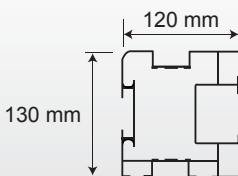

FESTIVAL

FESTIVAL

A=B (cm)	H1 (cm)	H2 (cm)	AREA (m ²)	A=B (cm)	H1 (cm)	H2 (cm)	AREA (m ²)
800	250-300	195	64	1000	250-300	235	100
				1200	250-300	275	144

A (cm)	B (cm)	H1 (cm)	H2 (cm)	AREA (m ²)	A (cm)	B (cm)	H1 (cm)	H2 (cm)	AREA (m ²)
400	800	250-300	195	32	500	1000	250-300	235	50
					600	1200	250-300	275	72

Profile Sections (measures in mm) - Profili (dimensioni in mm)

Profiles Model Silver
Profili modello Silver

Profiles Model Summer
Profili modello Summer

Profiles Model Festival
Profili modello Festival

Junctions - Unioni