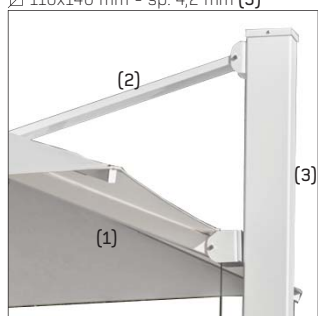

kg	umbrella	base frame	cement plates
Ø 350 cm	kg. 54,00	35x340x55 h cm	117x82x8 h cm	100x120x40 h cm
300x300 cm	kg. 54,00	35x340x55 h cm	117x82x8 h cm	100x120x40 h cm
350x350 cm	kg. 56,00	35x340x55 h cm	117x82x8 h cm	100x120x40 h cm
400x400 cm	kg. 61,00	35x340x55 h cm	117x82x8 h cm	100x120x40 h cm
300x400 cm	kg. 55,00	35x340x55 h cm	117x82x8 h cm	100x120x40 h cm

- Ø 60x120 mm - sp. 5 mm (1)
- Ø 25x100 mm - sp. 1,8 mm (2)
- Ø 110x140 mm - sp. 4,2 mm (3)