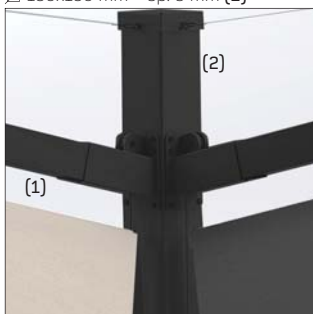

kg	horizontal profile	vertical profile	umbrella	base frame	cement plates
300x600 cm	kg. 102,00	20x245x26 h cm	31x285x31 h cm	33x250x33 h cm x 2 pcs	113x113x22 h cm	100x120x40 h cm
350x700 cm	kg. 110,00	20x285x26 h cm	31x305x31 h cm	33x325x33 h cm x 2 pcs	113x113x22 h cm	100x120x40 h cm
400x800 cm	kg. 146,00	20x320x26 h cm	31x315x31 h cm	33x325x33 h cm x 2 pcs	113x113x22 h cm	100x120x40 h cm
600x600 cm	kg. 177,00	20x245x26 h cm x 2 pcs	31x285x31 h cm	33x250x33 h cm x 4 pcs	113x113x22 h cm	100x120x40 h cm
700x700 cm	kg. 183,00	20x285x26 h cm x 2 pcs	31x305x31 h cm	33x325x33 h cm x 4 pcs	113x113x22 h cm	100x120x40 h cm
800x800 cm	kg. 243,00	20x320x26 h cm x 2 pcs	31x315x31 h cm	33x325x33 h cm x 4 pcs	113x113x22 h cm	100x120x50 h cm

Ø 92x92 mm - sp. 2,2 mm (1)
Ø 150x150 mm - sp. 3 mm (2)